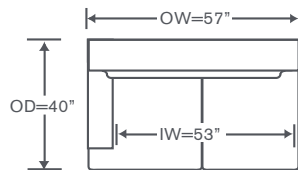

Emerson Sectional

S804-LAS PT

Left One Arm Sofa
Platform Base Option
OVERALL: 83W x 40D x 38H
SEAT: 24D 21H
ARM: 23H
INSIDE: 79W

S804-RAH PT

Right One Arm Chaise
Platform Base Option
OVERALL: 31W x 62D x 38H
SEAT: 48D 21H
ARM: 23H
INSIDE: 27W

FINISHES & BASES

-  Maple Finishes
-  Paint Finishes
-  Smart Base Options

YARDAGE: 33.5 (54" Wide, Plain)

Also Available: Sofas, Sleepers, Chair & Ottoman
Available By the Inch
Custom Inquiries Invited
Nails Additional

Left/Right Corner Sofa
S804-LCS/RCS

YARDAGE – 54" Wide, Plain: 24.5

Left/Right Sofa
S804-LAS/RAS

YARDAGE – 54" Wide, Plain: 22

Left/Right Loveseat
S804-LAL/RAL

YARDAGE – 54" Wide, Plain: 16.5

Armless Loveseat
S804-ALS

YARDAGE – 54" Wide, Plain: 15.5

Corner Chair
S804-CC

YARDAGE – 54" Wide, Plain: 11.5

Left/Right Chaise
S804-LAH/RAH

YARDAGE – 54" Wide, Plain: 11.5

Height dimensions shown will vary based on leg selection. See page 238 for options.