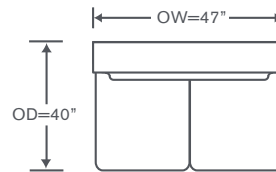

Left/Right Corner Sofa
S804-LCS/RCS

YARDAGE – 54" Wide, Plain: 24.5

Left/Right Sofa
S804-LAS/RAS

YARDAGE – 54" Wide, Plain: 22

Left/Right Loveseat
S804-LAL/RAL

YARDAGE – 54" Wide, Plain: 16.5

Armless Loveseat
S804-ALS

YARDAGE – 54" Wide, Plain: 15.5

Corner Chair
S804-CC

YARDAGE – 54" Wide, Plain: 11.5

Left/Right Chaise
S804-LAH/RAH

YARDAGE – 54" Wide, Plain: 11.5

Height dimensions shown will vary based on leg selection. See page 238 for options.