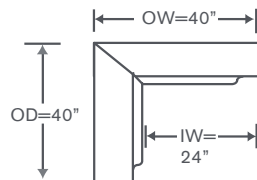

Left/Right Corner Sofa
S804-LCS/RCS

YARDAGE – 54" Wide, Plain: 24.5

Left/Right Sofa
S804-LAS/RAS

YARDAGE – 54" Wide, Plain: 22

Left/Right Loveseat
S804-LAL/RAL

YARDAGE – 54" Wide, Plain: 16.5

Armless Loveseat
S804-ALS

YARDAGE – 54" Wide, Plain: 15.5

Corner Chair
S804-CC

YARDAGE – 54" Wide, Plain: 11.5

Left/Right Chaise
S804-LAH/RAH

YARDAGE – 54" Wide, Plain: 11.5

Height dimensions shown will vary based on leg selection. See page 238 for options.