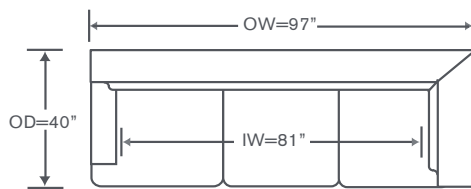

Emerson Sectional

S804-LAS PT

Left One Arm Sofa
Platform Base Option
OVERALL: 83W x 40D x 38H
SEAT: 24D 21H
ARM: 23H
INSIDE: 79W

S804-RAH PT

Right One Arm Chaise
Platform Base Option
OVERALL: 31W x 62D x 38H
SEAT: 48D 21H
ARM: 23H
INSIDE: 27W

FINISHES & BASES

-  Maple Finishes
-  Paint Finishes
-  Smart Base Options

YARDAGE: 33.5 (54" Wide, Plain)

Also Available: Sofas, Sleepers, Chair & Ottoman
Available By the Inch
Custom Inquiries Invited
Nails Additional

Left/Right Corner Sofa
S804-LCS/RCS

YARDAGE – 54" Wide, Plain: 24.5

Left/Right Sofa
S804-LAS/RAS

YARDAGE – 54" Wide, Plain: 22

Left/Right Loveseat
S804-LAL/RAL

YARDAGE – 54" Wide, Plain: 16.5

Armless Loveseat
S804-ALS

YARDAGE – 54" Wide, Plain: 15.5

Corner Chair
S804-CC

YARDAGE – 54" Wide, Plain: 11.5

Left/Right Chaise
S804-LAH/RAH

YARDAGE – 54" Wide, Plain: 11.5

Height dimensions shown will vary based on leg selection. See page 238 for options.