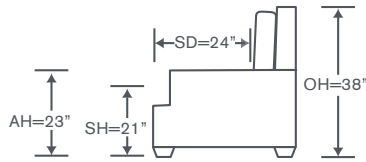

Emerson Sectional

S804-LAS PT

Left One Arm Sofa
Platform Base Option
OVERALL: 83W x 40D x 38H
SEAT: 24D 21H
ARM: 23H
INSIDE: 79W

S804-RAH PT

Right One Arm Chaise
Platform Base Option
OVERALL: 31W x 62D x 38H
SEAT: 48D 21H
ARM: 23H
INSIDE: 27W

FINISHES & BASES

-  Maple Finishes
-  Paint Finishes
-  Smart Base Options

YARDAGE: 33.5 (54" Wide, Plain)

Also Available: Sofas, Sleepers, Chair & Ottoman
Available By the Inch
Custom Inquiries Invited
Nails Additional

Left/Right Corner Sofa
S804-LCS/RCS

YARDAGE – 54" Wide, Plain: 24.5

Left/Right Sofa
S804-LAS/RAS

YARDAGE – 54" Wide, Plain: 22

Left/Right Loveseat
S804-LAL/RAL

YARDAGE – 54" Wide, Plain: 16.5

Armless Loveseat
S804-ALS

YARDAGE – 54" Wide, Plain: 15.5

Corner Chair
S804-CC

YARDAGE – 54" Wide, Plain: 11.5

Left/Right Chaise
S804-LAH/RAH

YARDAGE – 54" Wide, Plain: 11.5

Height dimensions shown will vary based on leg selection. See page 238 for options.