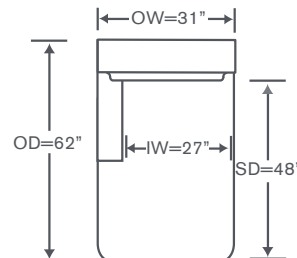

Left/Right Corner Sofa
S804-LCS/RCS

YARDAGE – 54" Wide, Plain: 24.5

Left/Right Sofa
S804-LAS/RAS

YARDAGE – 54" Wide, Plain: 22

Left/Right Loveseat
S804-LAL/RAL

YARDAGE – 54" Wide, Plain: 16.5

Armless Loveseat
S804-ALS

YARDAGE – 54" Wide, Plain: 15.5

Corner Chair
S804-CC

YARDAGE – 54" Wide, Plain: 11.5

Left/Right Chaise
S804-LAH/RAH

YARDAGE – 54" Wide, Plain: 11.5

Height dimensions shown will vary based on leg selection. See page 238 for options.