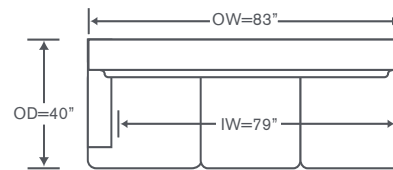

Emerson Sectional

S804-LAS PT

Left One Arm Sofa
Platform Base Option
OVERALL: 83W x 40D x 38H
SEAT: 24D 21H
ARM: 23H
INSIDE: 79W

S804-RAH PT

Right One Arm Chaise
Platform Base Option
OVERALL: 31W x 62D x 38H
SEAT: 48D 21H
ARM: 23H
INSIDE: 27W

FINISHES & BASES

-  Maple Finishes
-  Paint Finishes
-  Smart Base Options

YARDAGE: 33.5 (54" Wide, Plain)

Also Available: Sofas, Sleepers, Chair & Ottoman
Available By the Inch
Custom Inquiries Invited
Nails Additional

Left/Right Corner Sofa
S804-LCS/RCS

YARDAGE – 54" Wide, Plain: 24.5

Left/Right Sofa
S804-LAS/RAS

YARDAGE – 54" Wide, Plain: 22

Left/Right Loveseat
S804-LAL/RAL

YARDAGE – 54" Wide, Plain: 16.5

Armless Loveseat
S804-ALS

YARDAGE – 54" Wide, Plain: 15.5

Corner Chair
S804-CC

YARDAGE – 54" Wide, Plain: 11.5

Left/Right Chaise
S804-LAH/RAH

YARDAGE – 54" Wide, Plain: 11.5

Height dimensions shown will vary based on leg selection. See page 238 for options.